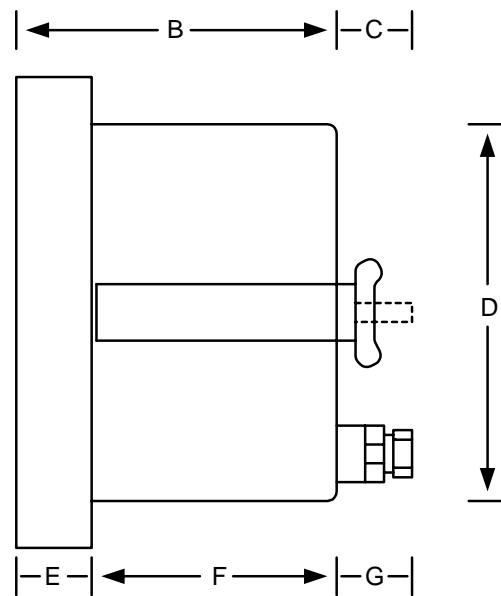

	100mm	160mm
A	112mm	172mm
B	53mm	55mm
C	22mm	22mm
D	100mm	160mm
E	16mm	17mm
F	37mm	39mm
G	34mm	34mm

AJD Instruments Ltd

Unit 9, Lindfield Enterprise Park,
Lewes Road, Lindfield,
West Sussex. RH16 2LH. UK
T +44 (0) 1444 484055
F +44 (0) 1444 484042
e mail: sales@ajdinstruments.co.uk
web: www.ajdinstruments.co.uk

Round Flush panel Indicator

3010188 100mm Stainless steel Indicator
3016188 160mm Stainless steel Indicator