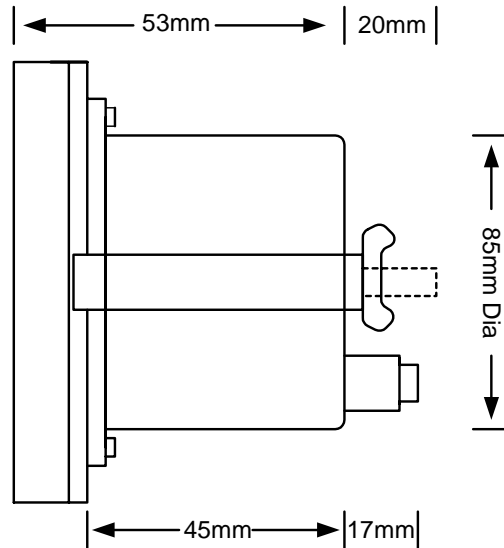

Cable connection

Cable connection via push button terminal post.  
Red = positive - Black = Negative.

Fixings, "L" shaped brackets secured from rear with wing nuts.

**AJD Instruments Ltd**

Unit 9, Lindfield Enterprise Park,  
Lewes Road, Lindfield,  
West Sussex. RH16 2LH. UK  
T +44 (0) 1444 484055  
F +44 (0) 1444 484042  
e mail: sales@ajdinstruments.co.uk  
web: www.ajdinstruments.co.uk

Square 4-20mA Flush panel Indicator

5096099 96 x 96 4-20mA Indicator

NTS